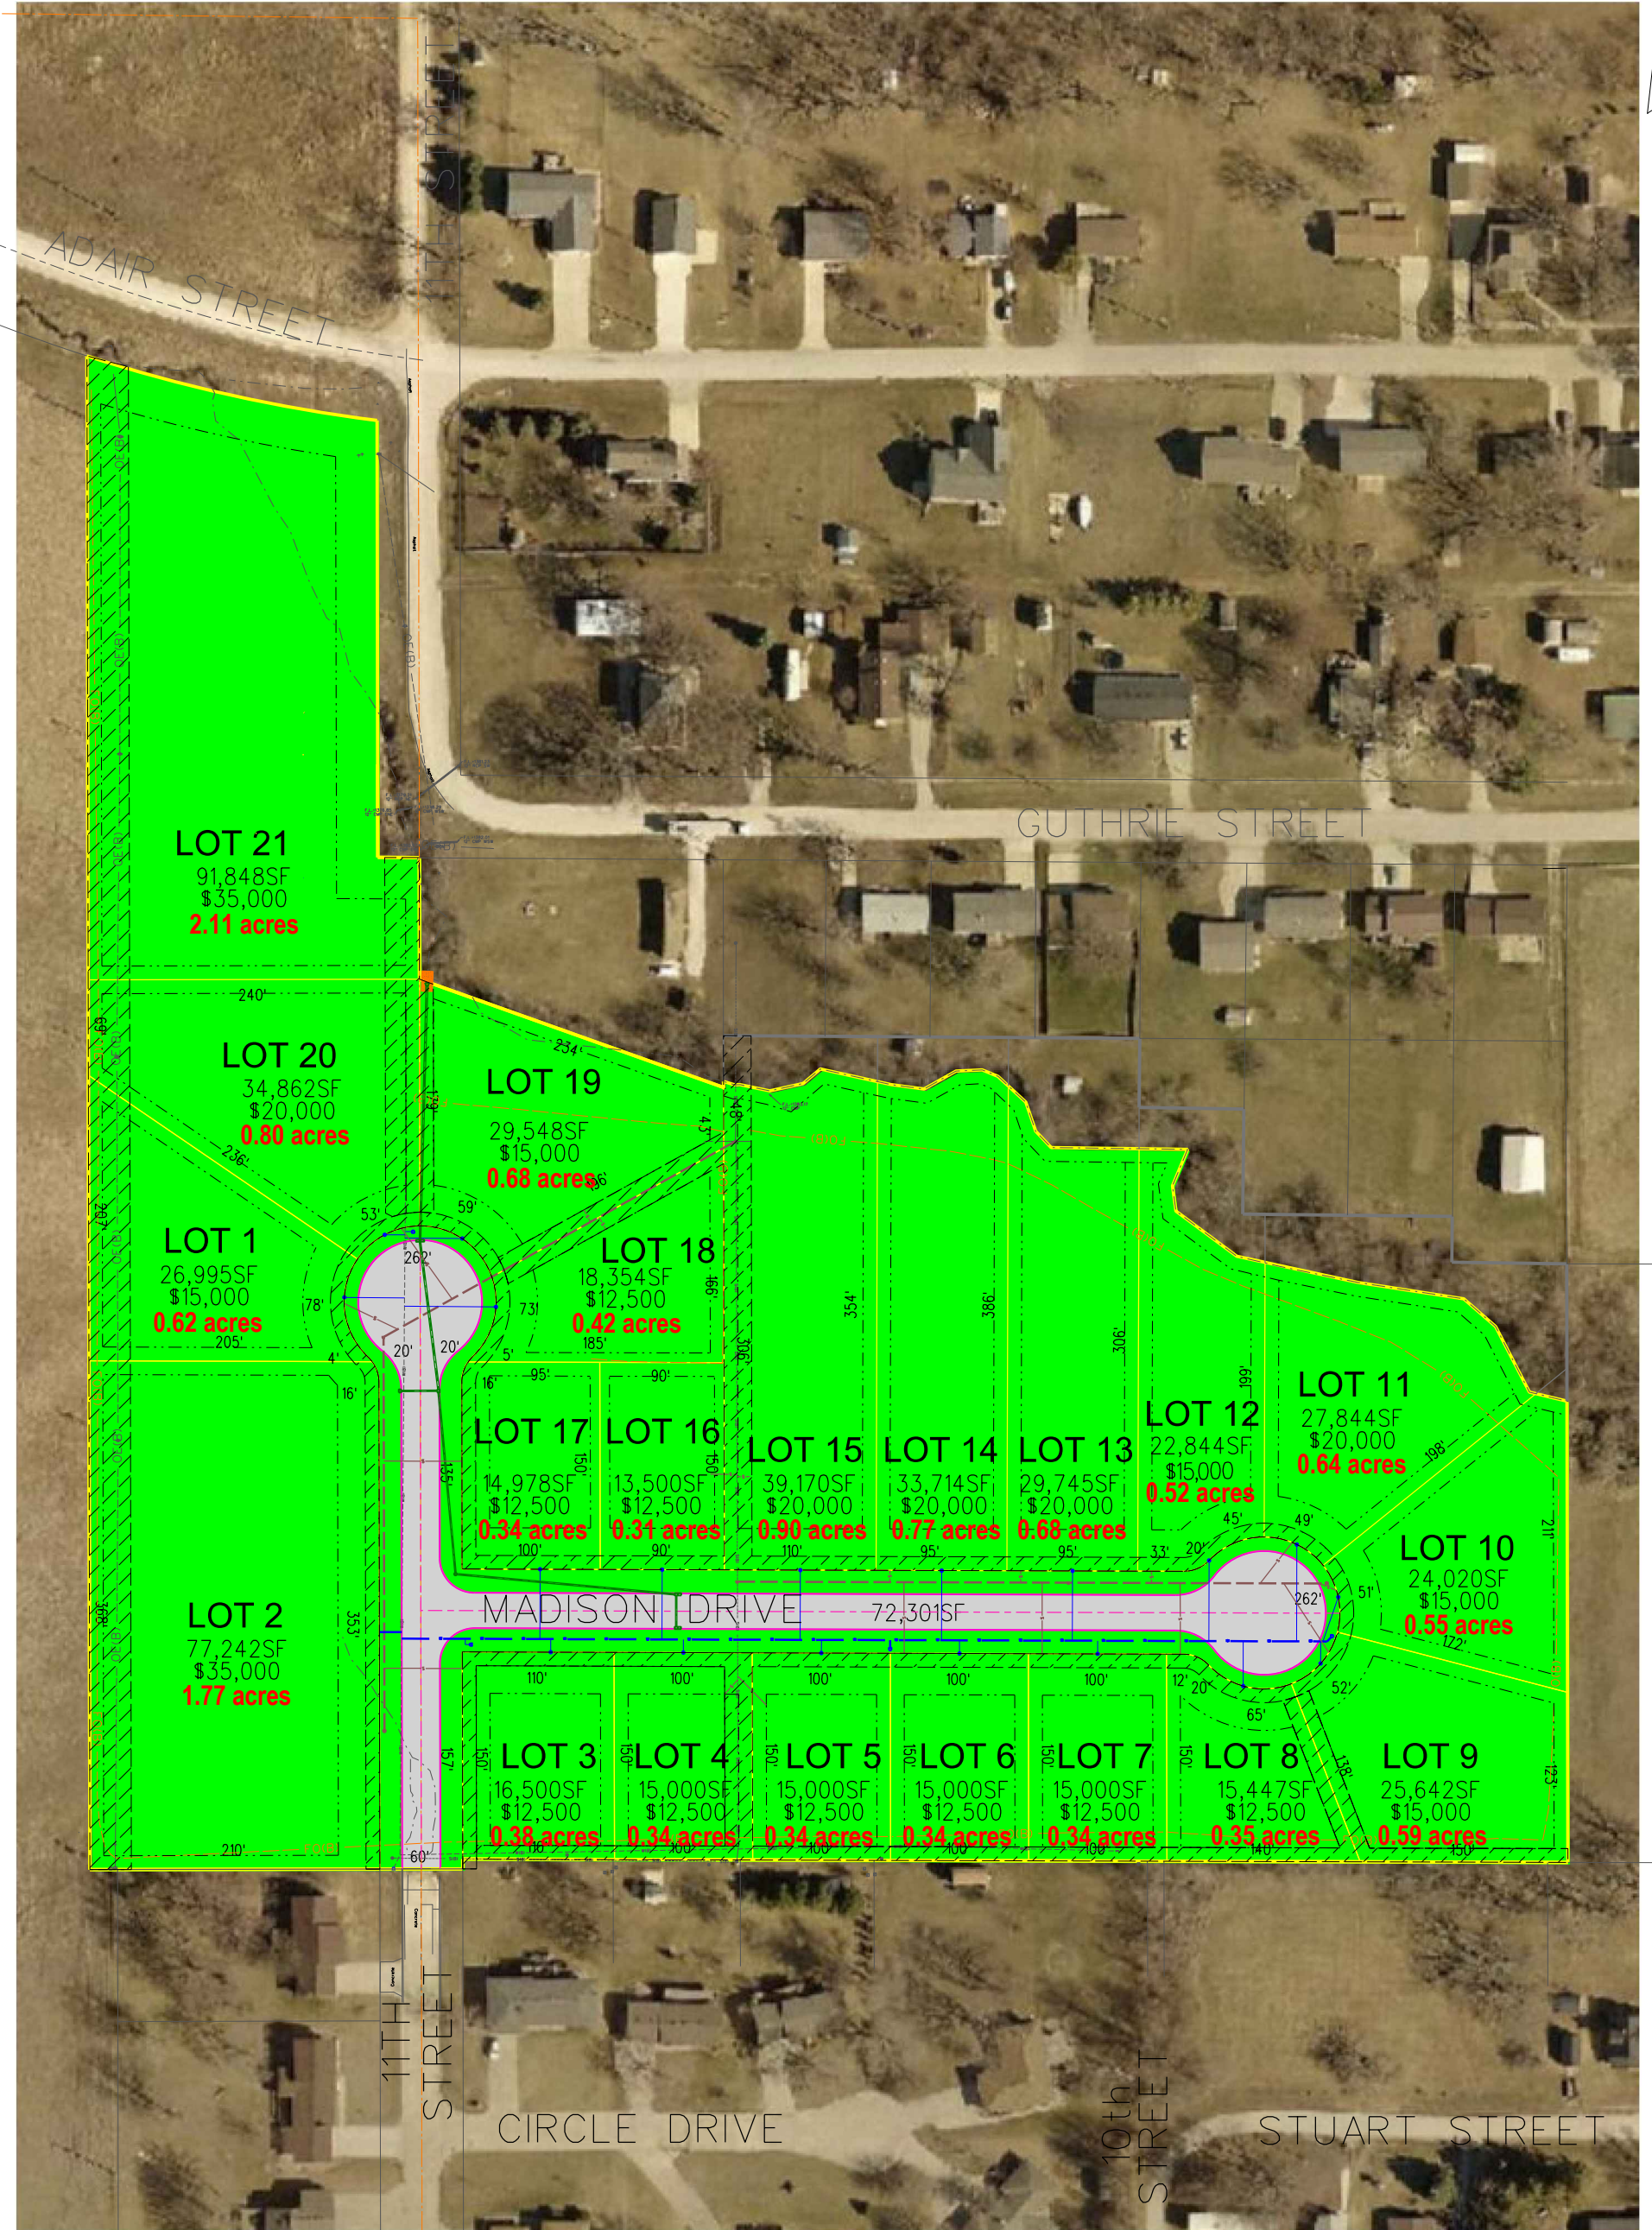

CRAWFORD ADDITION ADAIR, IOWA

8/30/2017 TLG D:\115.0998\CADD\EXHIBITS\SALE PRICE PLAN.dgn V:\Ref\Library\CADDStandards\Workspace\Standards\Printing\Print\color\west\blor\VBIC\color\West\blor\plc1.g Snyder 1:120